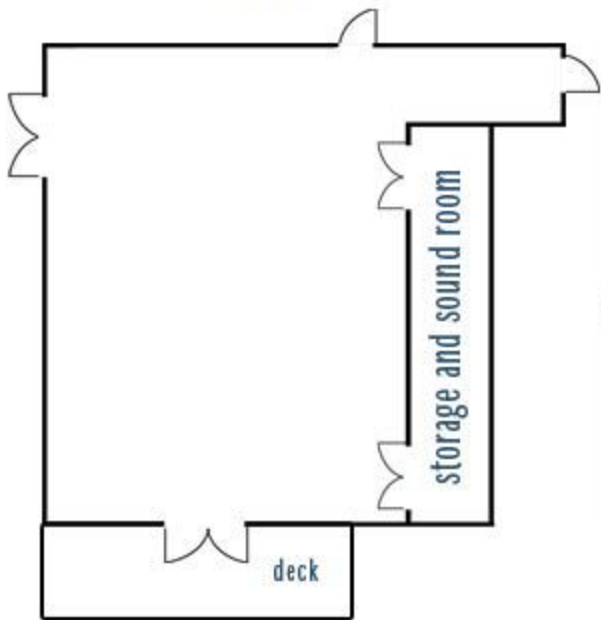

44'

42'

storage and sound room

deck